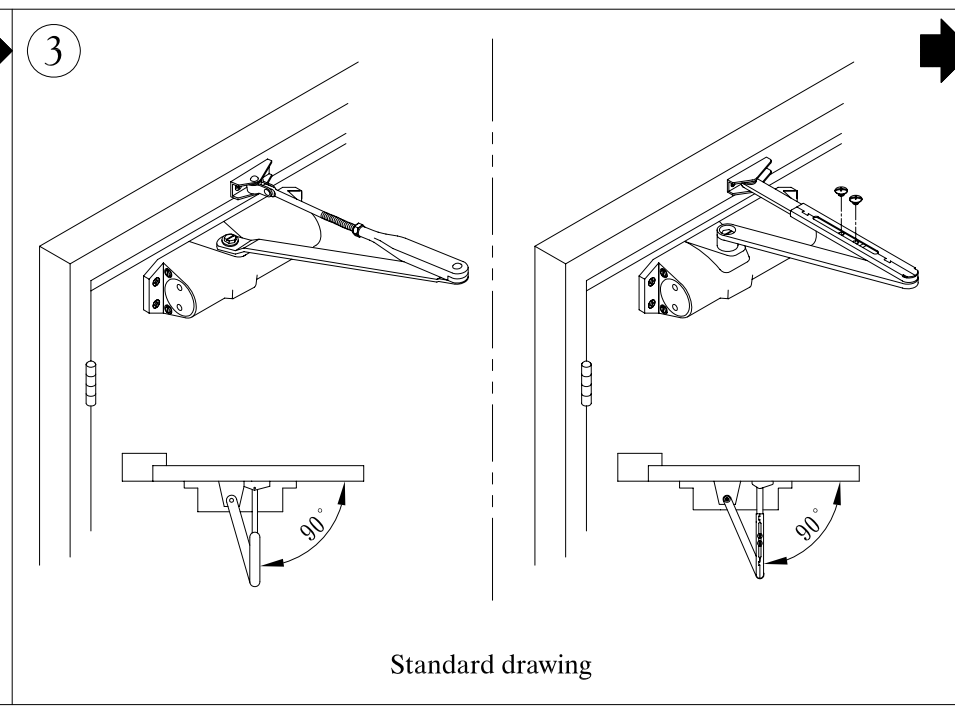

UNDERSIDE OF FRAME

SET TO TOP OF DOOR

Φ2.5	Φ4.2
	M5