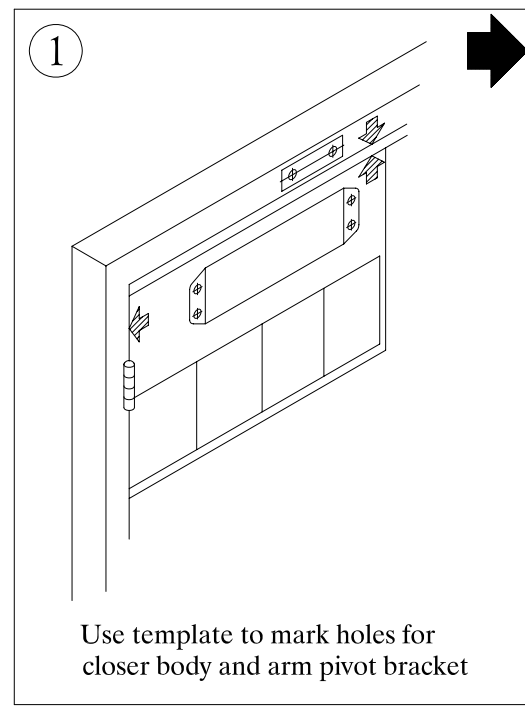

UNDERSIDE OF FRAME

SET TO TOP OF DOOR

Φ2.5	Φ4.2
	M5