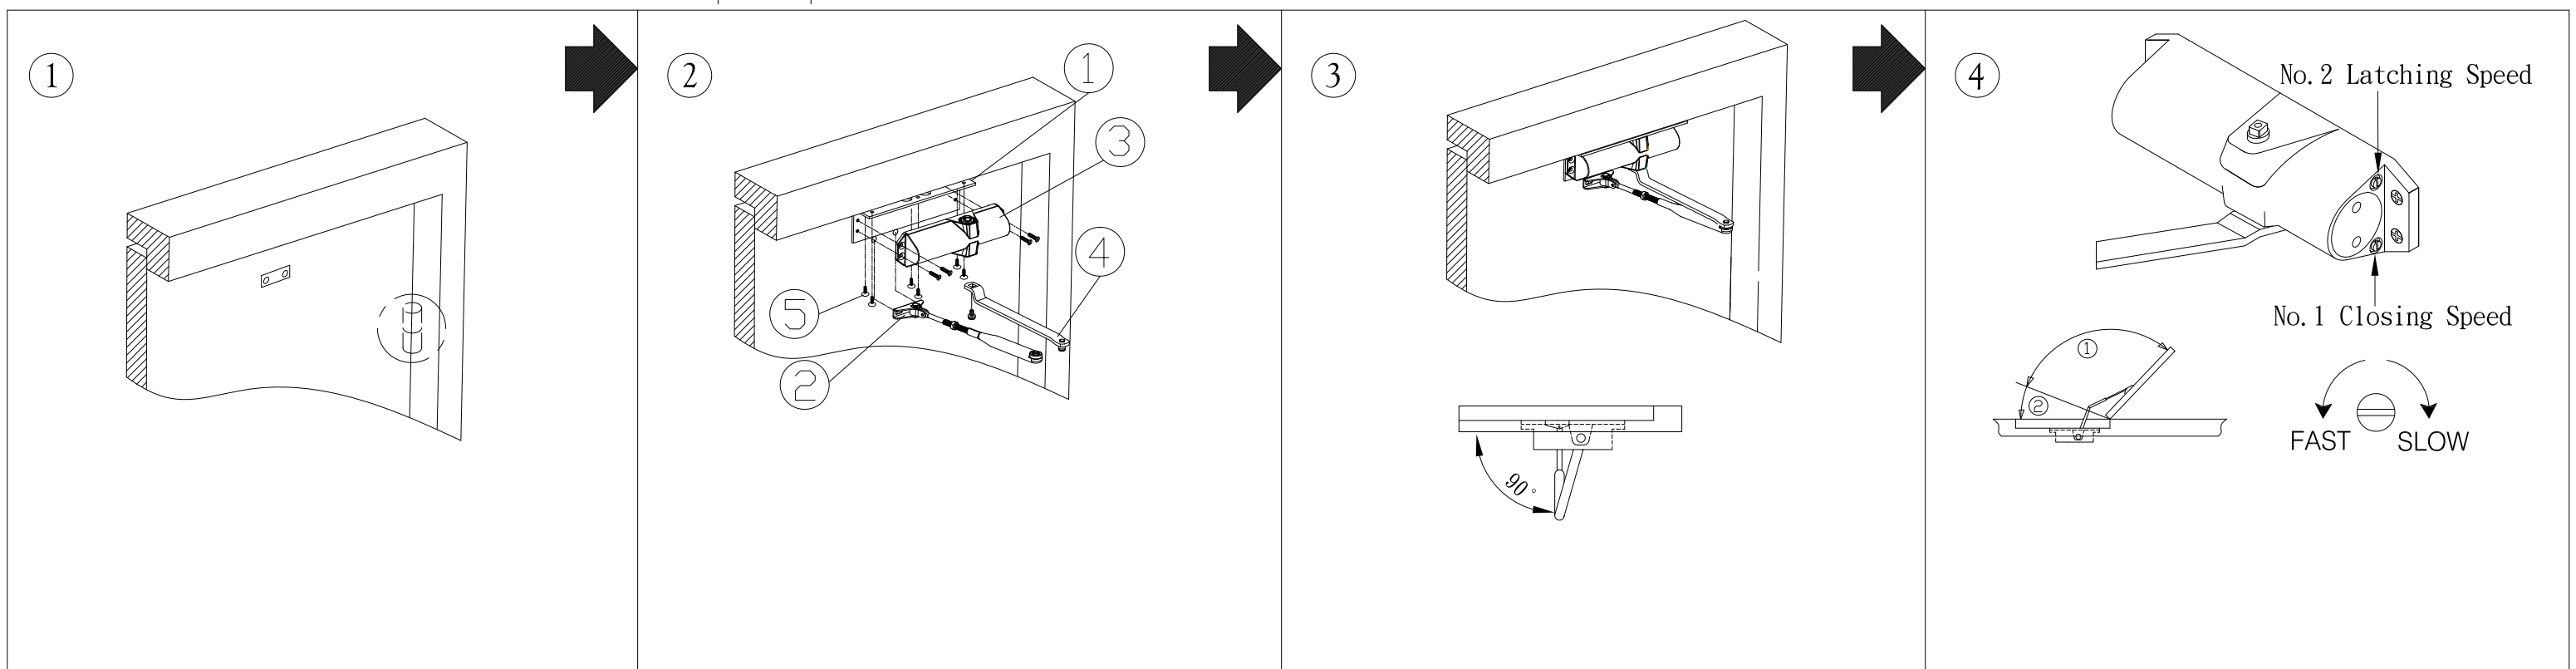

Monteringsvejledning med vinkelkonsol 60060