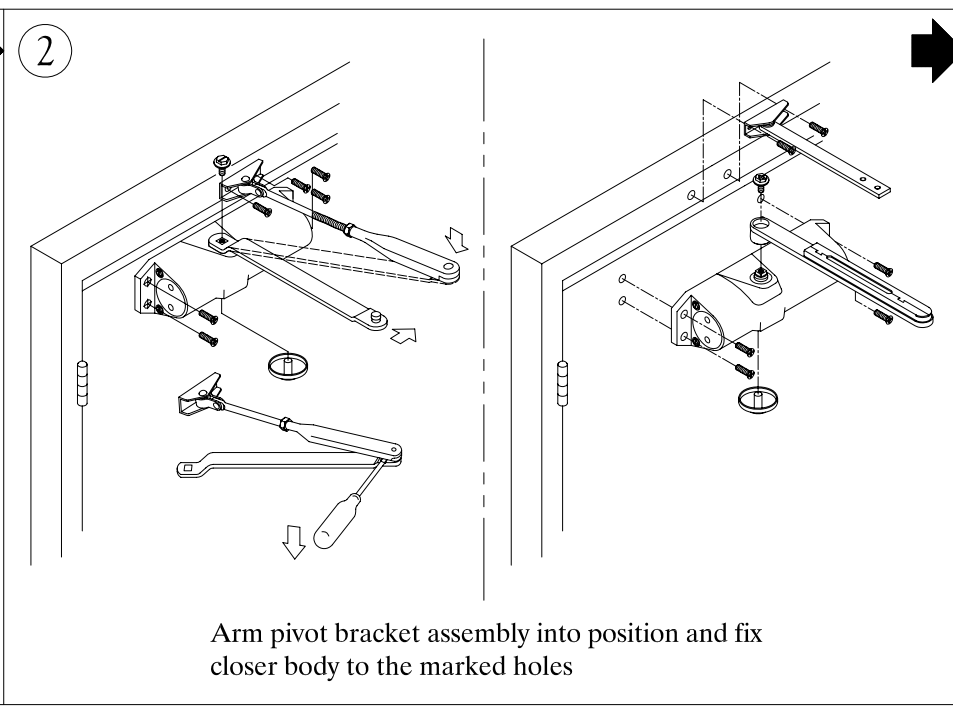

UNDERSIDE OF FRAME

SET TO TOP OF DOOR

Φ2.5	Φ4.2
	M5