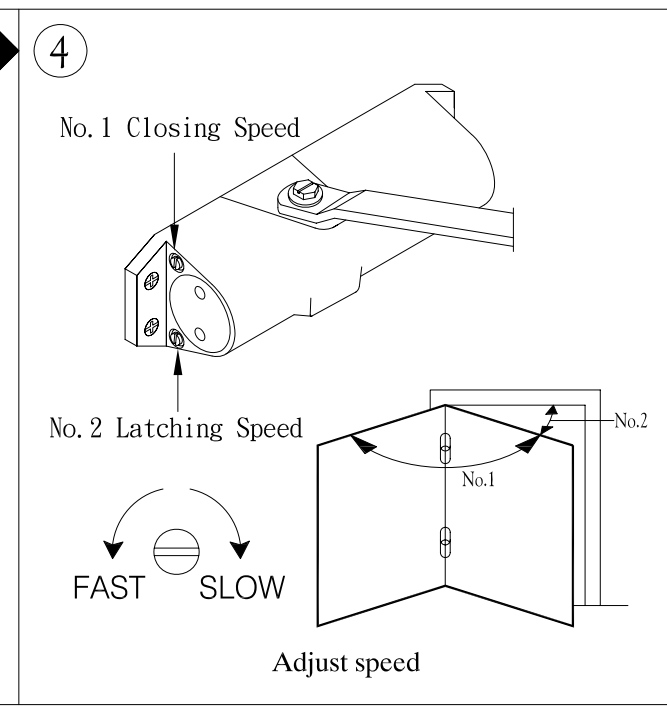

UNDERSIDE OF FRAME

SET TO TOP OF DOOR

Φ2.5	Φ4.2
	M5