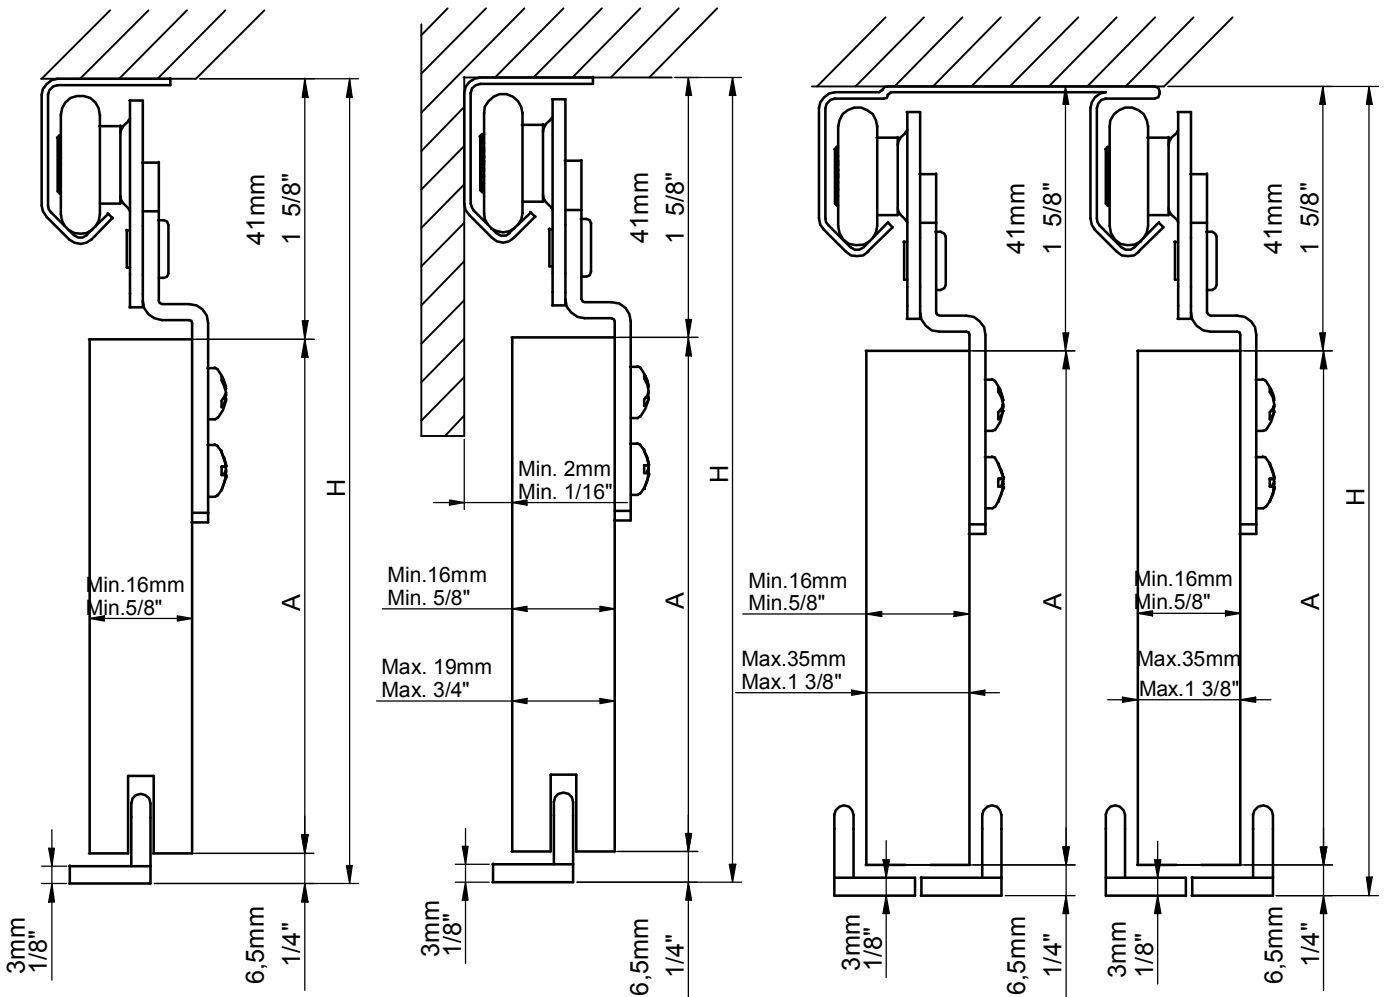

MADE IN E.U.

**GRUPO  
TORREMAT**

038060175

(W)		4	(Y)		2
(Z)		6	(X)		2

**A = H-48mm**  
**A = H-1 7/8"**